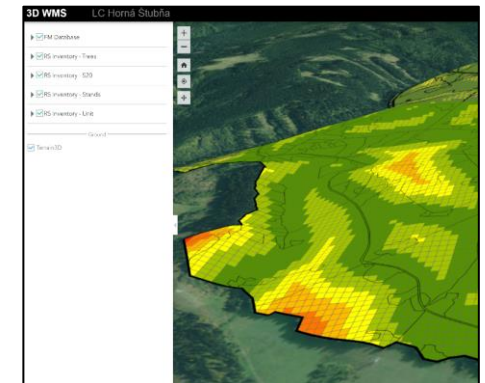

COUNTRY HOT TOPICS

GOFC-GOLD Network: SCERIN / MedRIN

Country: Slovakia

Team : Ivan Sačkov, National Forest Centre (NFC)

Joint Workshop of the GOFC-GOLD SCERIN and MedRIN Networks

CIHEAM conference center, Chania, Greece, July 16 – July 19, 2024

Land Cover Change (LCC) and Extreme Events in the Context of Climate Change

Mediterranean Agronomic Institute of Chania

Region of Crete

Eratosthenes Center of Excellence, Cyprus University of Technology

Aristotle University of Thessaloniki

NASA LCLUC Program

GOFC-GOLD and START, USA

GOFC-GOLD
Global Observations of Forest
Cover and Land Use Dynamics

ARISTOTLE
UNIVERSITY
OF THESSALONIKI

GEOGRAPHICAL
HELLENIC

CIHEAM
MAI CHANIA

NASA
LCLUC
LAND COVER AND LAND-USE CHANGE

START
Περιφέρεια Κρήτης
Region of Crete

ERATOSTHENES
CENTRE OF EXCELLENCE
Cyprus University of Technology

Remote Sensing priorities: NFC – Geospatial Forestry Laboratory

- **Aerial and Mobile Laser Scanning**
  - ALS and MLS point clouds
- **Relief Digitization**
  - DTM, DSM, nDSM
- **Forest Mapping**
  - Forest stands, roads and buildings
- **Forest Inventory**
  - Area/Tree-based approach
- **Results Application**
  - Web-map service