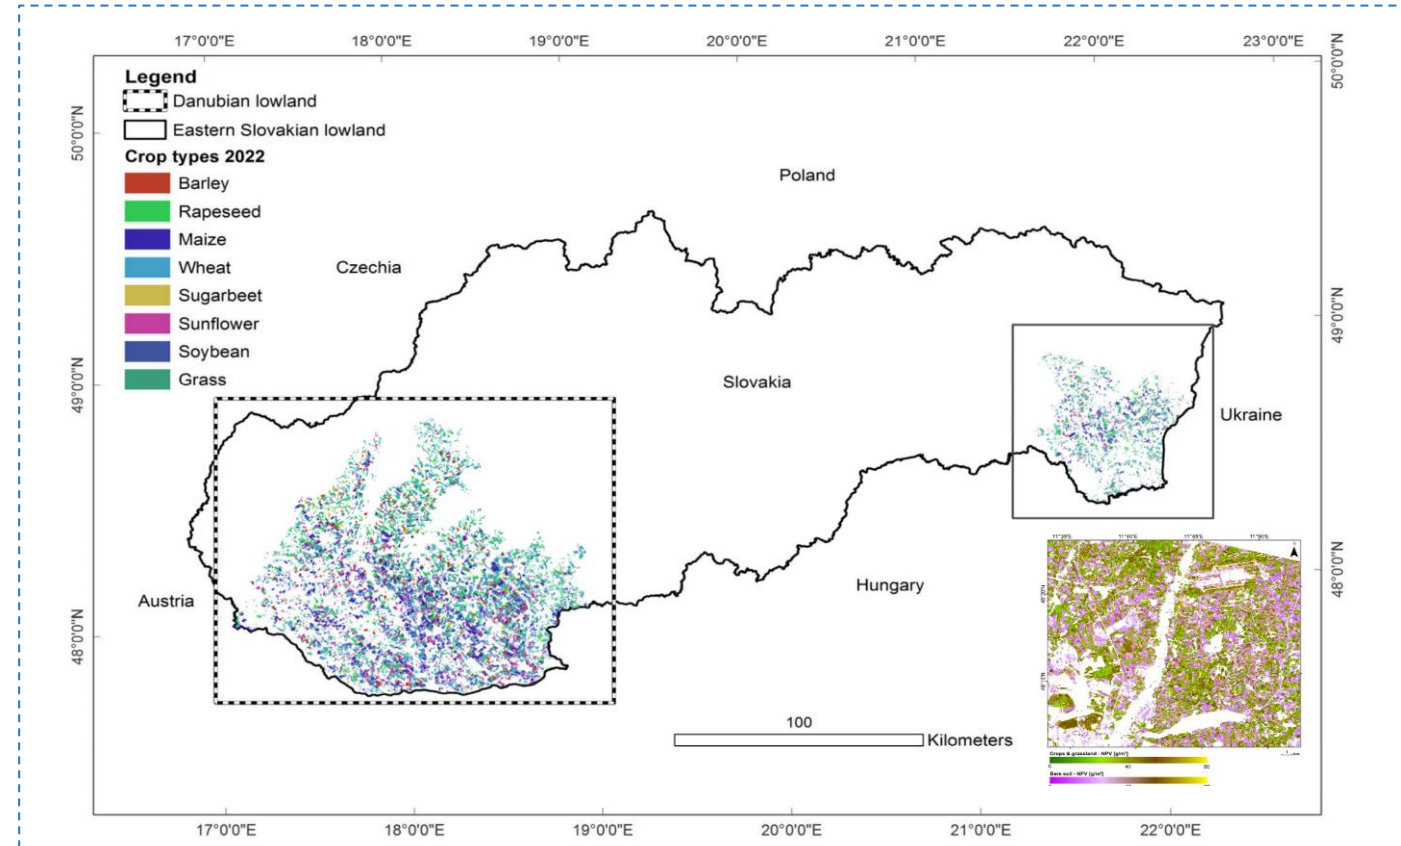

• SatZones

- Satellite-based delineation of yield productivity zones for Slovak crop fields

COUNTRY HOT TOPICS

GOFC-GOLD Network: SCERIN / MedRIN

Country: Slovakia

Team : Tomáš Rusňák, Slovak Academy of Science (SAS)