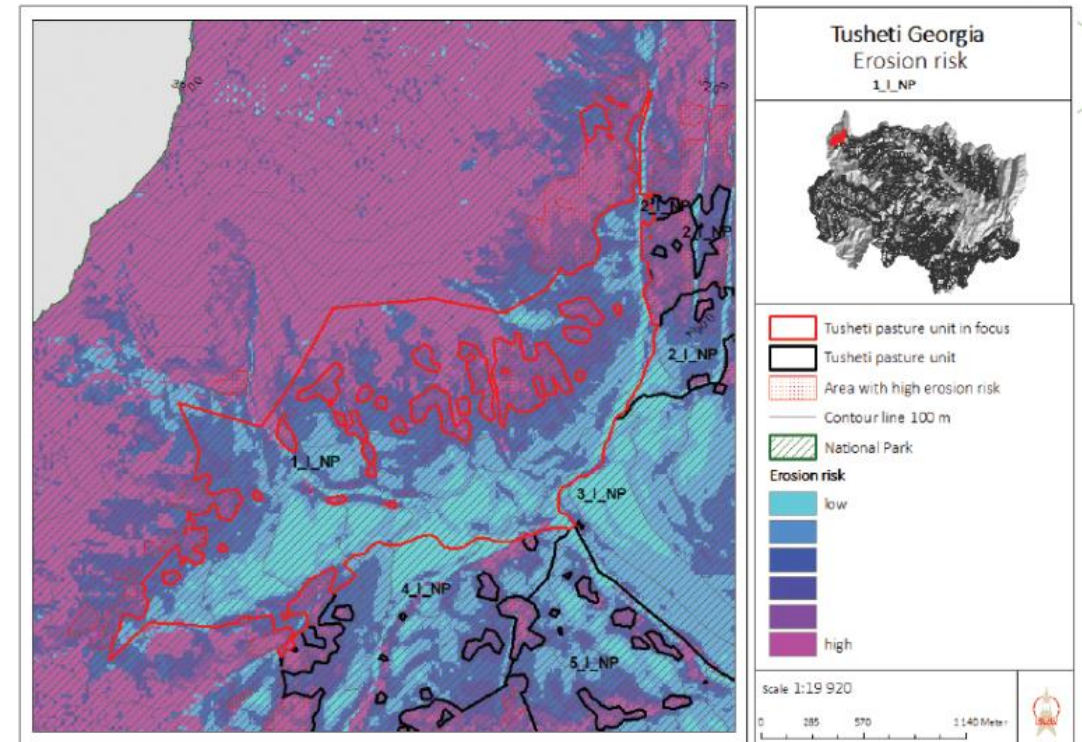

LEPL SCIENTIFIC-RESEARCH
CENTER OF AGRICULTURE

Soil Erosion Risk Modelling, Tusheti, Georgia

Project: “Integrated Erosion Control” (IEC) and “Integrated Biodiversity Management, South Caucasus” (IBiS)

Project period: 2014-2019

RS Data used: SENTINEL 2; CHELSA – climate data

Funded by: German Federal Ministry of Economic Cooperation and Development (BMZ)

Implemented by: GIZ

Soil water erosion modelling using RUSLE1 in Shida Kartli Region, Georgia

Soil wind erosion modelling using WEQ in Kakheti Region, Georgia

Project: **“Soil Inventory of Georgia”**

Project period: **2017- present**

RS Data used: **SENTINEL 2; SRTM; WorldClim**

Funded by: **Ministry of Environmental Protection and Agriculture of Georgia**