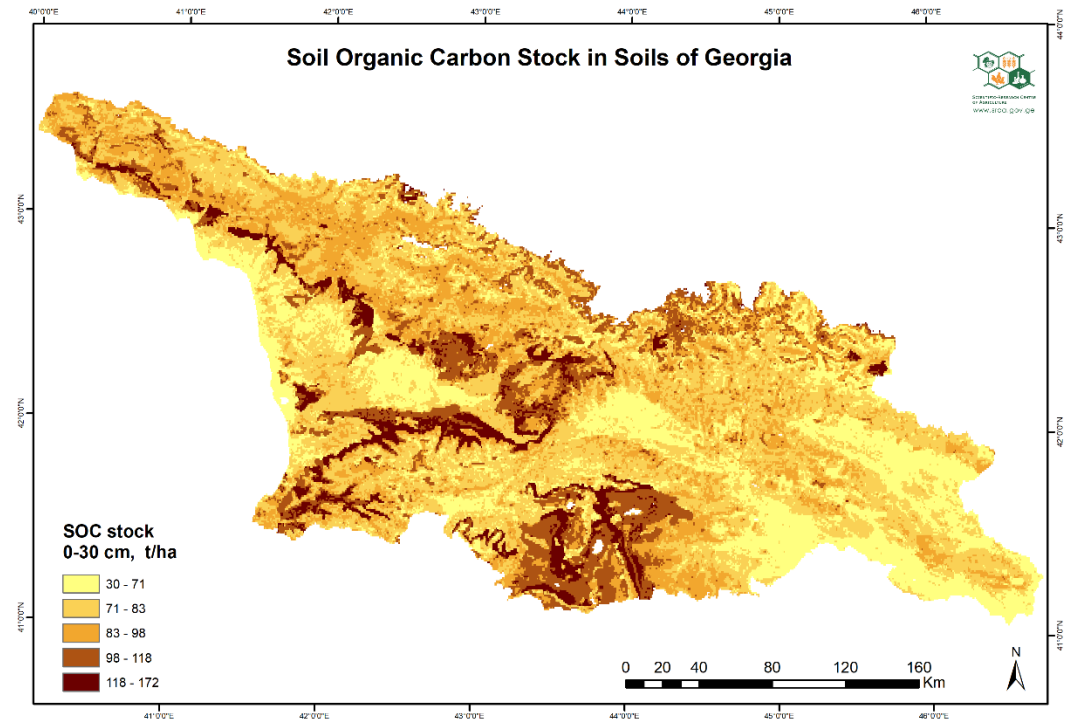

Soil Organic Carbon Stock Assessment

Project: **“Soil Inventory of Georgia”**

Project period: **2017- present**

RS Data used: **SENTINEL 2 - Dynamic World; MODIS; SRTM; WorldClim**

Funded by: **Ministry of Environmental Protection and Agriculture of Georgia**

Implemented by: **SRCA**