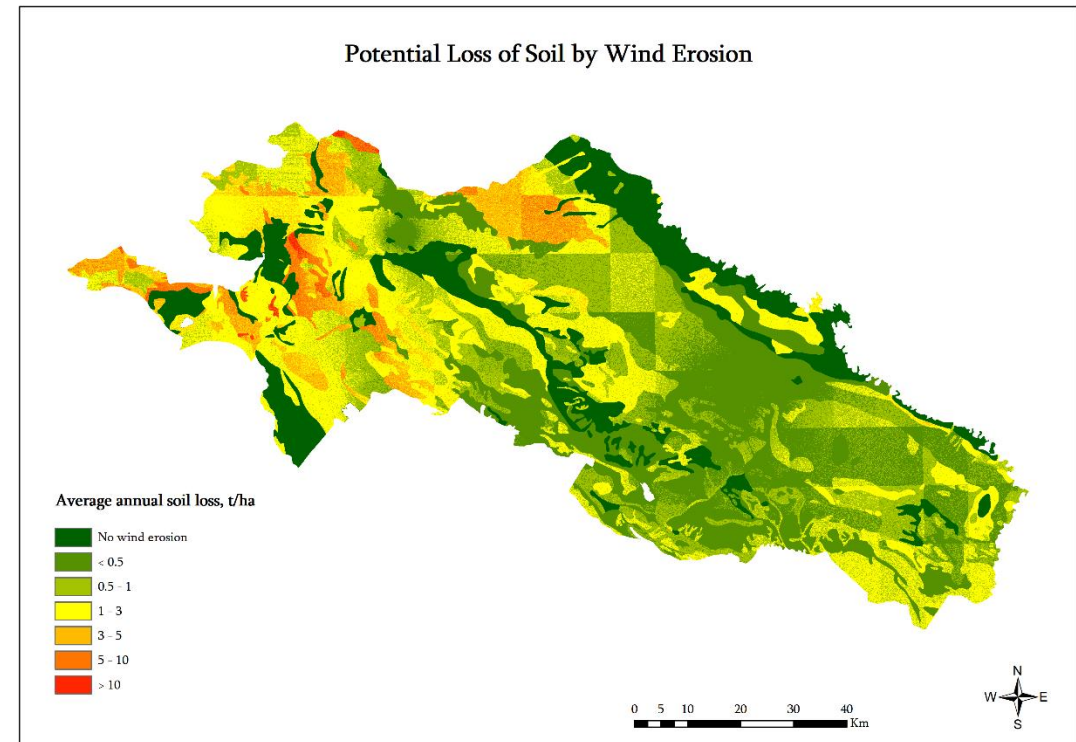

Soil wind erosion modelling using WEQ in Kakheti Region, Georgia

Project: **“Soil Inventory of Georgia”**

Project period: **2017- present**

RS Data used: **SENTINEL 2; SRTM; WorldClim**

Funded by: **Ministry of Environmental Protection and Agriculture of Georgia**

Implemented by: **SRCA**