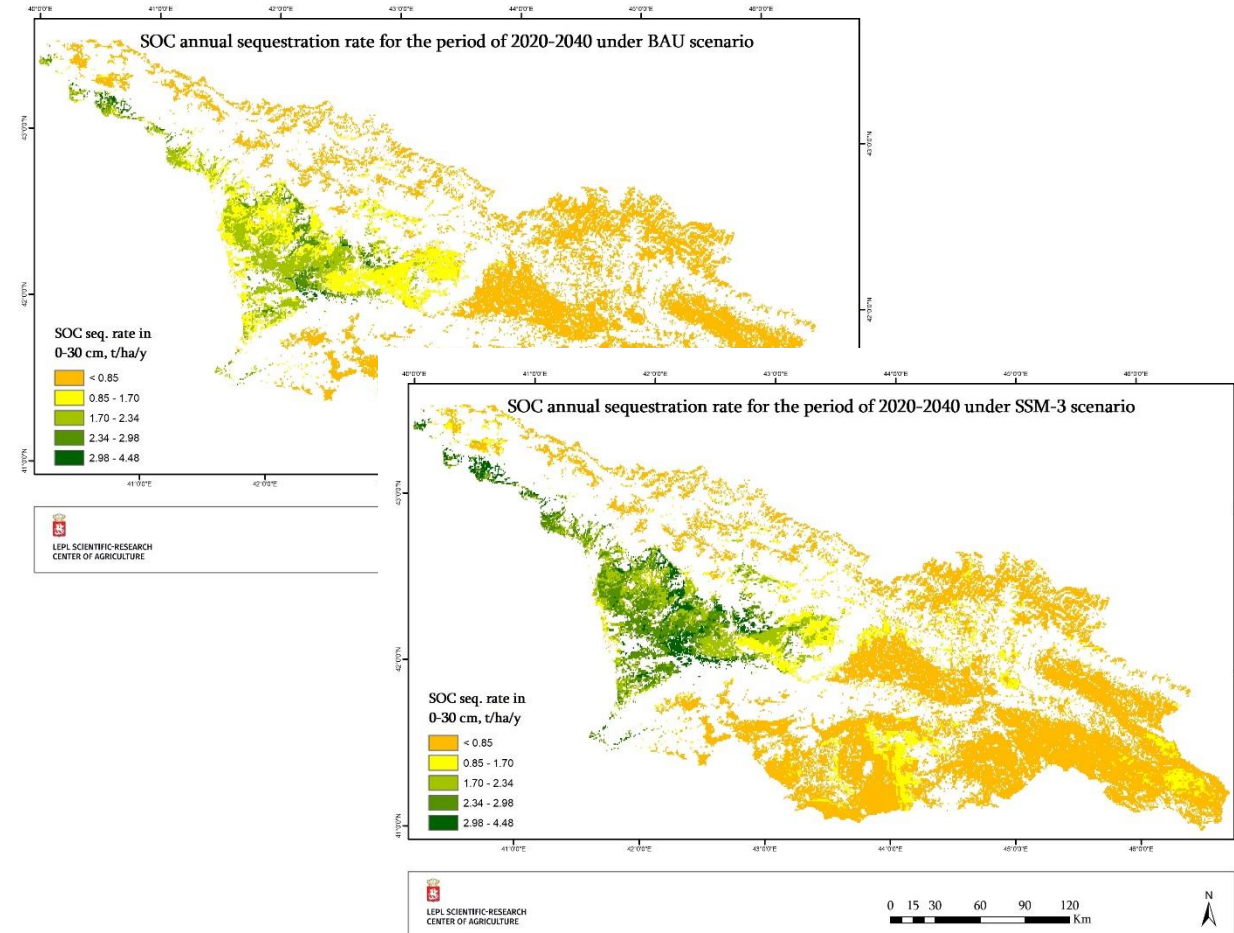

Implemented by: **SRCA**

Soil Organic Carbon Stock Assessment

Project: **“Soil Inventory of Georgia”**

Project period: **2017- present**

RS Data used: **SENTINEL 2 - Dynamic World; MODIS; SRTM; WorldClim**

Project period: **2017- present**

RS Data used: **SENTINEL 2 - ESA;**
MODIS; SRTM; WorldClim

Funded by: **Ministry of Environmental Protection and Agriculture of Georgia**

Implemented by: **SRCA**

*Thank you
for your attention!*