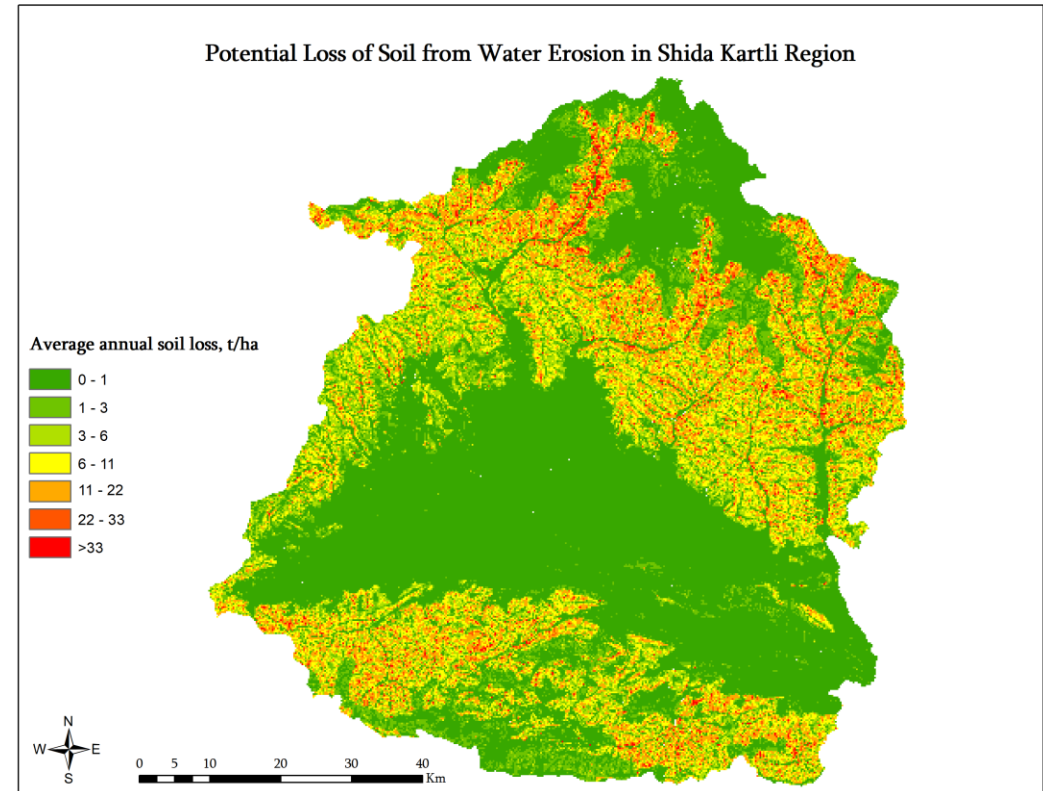

RS Data used: SENTINEL 2; CHELSA – climate data

Funded by: German Federal Ministry of Economic Cooperation and Development (BMZ)

Implemented by: GIZ

Soil water erosion modelling using RUSLE1 in Shida Kartli Region, Georgia

Project: **“Soil Inventory of Georgia”**

Project period: **2017- present**

RS Data used: **SENTINEL 2; SRTM**

Funded by: **Ministry of Environmental Protection and Agriculture of Georgia**

Implemented by: **SRCA**

Soil wind erosion modelling using WEQ in Kakheti Region, Georgia

Project: **“Soil Inventory of Georgia”**

Project period: **2017- present**

RS Data used: **SENTINEL 2; SRTM; WorldClim**

Funded by: **Ministry of Environmental Protection and Agriculture of Georgia**